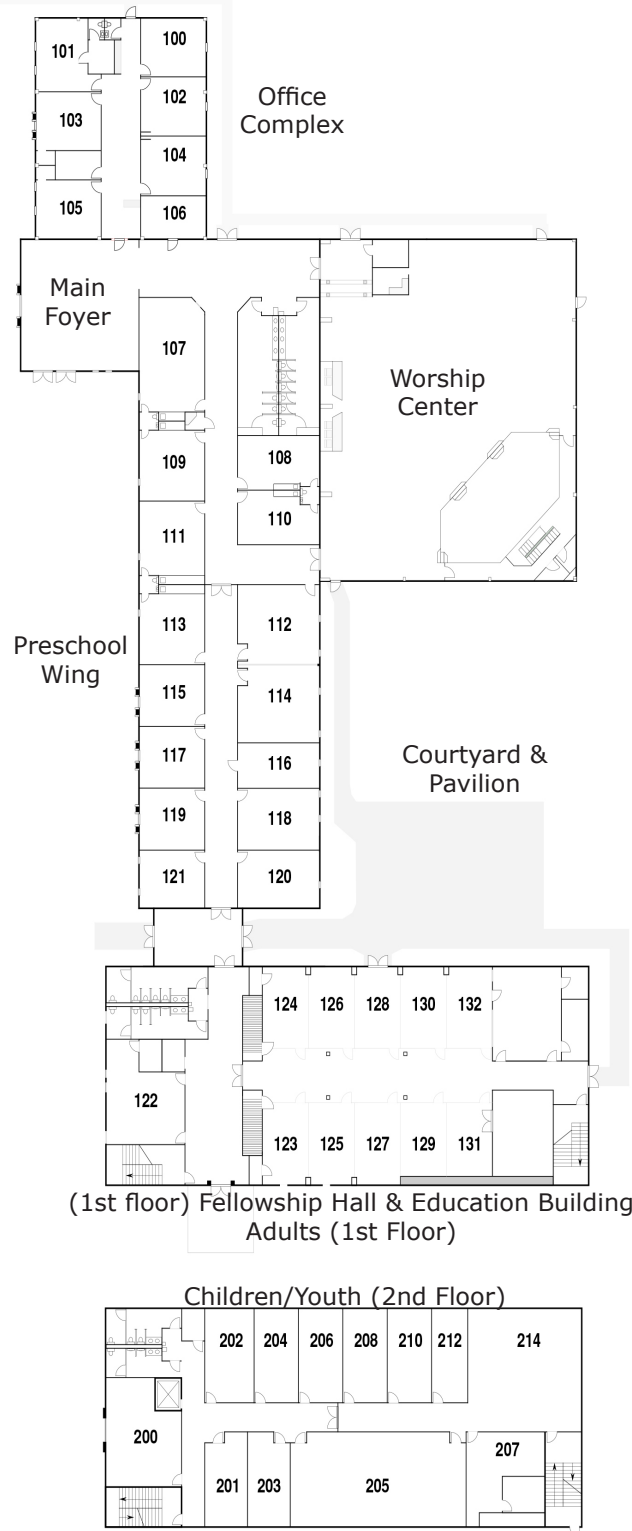

RISK MANAGEMENT POLICY INFORMATION

Each class in the Preschool, Children, and Youth areas of our church is covered under the terms of our Risk Management policy. This is for the protection of each child and family attending our church, and also for each teacher and helper working with our children.

Briefly stated, our policy only allows for qualified workers, and a minimum of two workers in attendance with any group of children through 6th grade.

For more information, please contact Tracy DeRossett (preschool, children), or John Shaw (students).

OUR VISION

*To boldly follow Christ
in transforming the world
one person at a time.*

–December, 2015–

Bethel Baptist Church, Troy, Illinois
618.667.7775 • www.bbctroy.org

9 & 10:30 a.m.

Preschool

We go the extra mile to care for, teach, and nurture each child.

Children

Elementary children have leading-edge material and personal focus.

Students

Jr. & Sr. High students are offered help and ministry opportunities.

Adults

From college to our oldest adults, classes are designed for ministry.

Bethel Baptist Church
7775 Collinsville Rd.
Troy, IL 62294